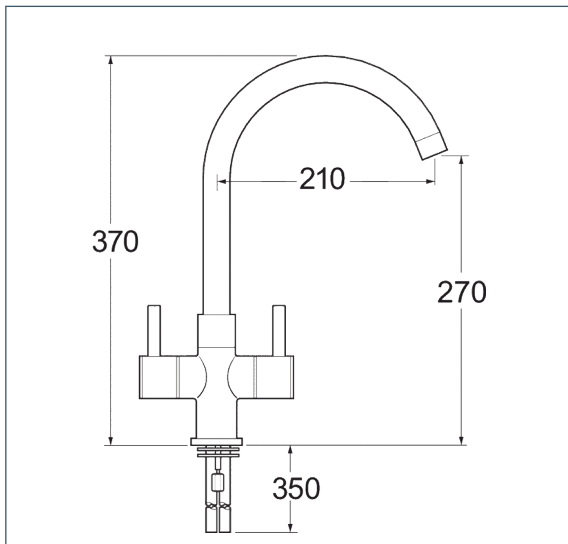

Contemporary

Metropolis mono sink mixer

Product Code: MET 172

Finish: Chrome

Features

| | |
|-----------------------|-----------------------------------|
| Construction: | Brass |
| Valve/Cartridge type: | Ceramic Disc |
| Supply: | Suitable for all plumbing systems |
| Working Pressures: | 0.3 - 5.0 bar |
| Inlet connections: | 1/2" BSP |
| Flexi or Copper: | Flexi Tails |

- Swivel Spout
- Dual flow
- 1/4 turn ceramic handles ensure a smooth operation

*Please refer to website for full warranty details.

Flow (Bar - l/min, open outlet)

Spout

| Flow 0.1 | Flow 0.3 | Flow 0.5 | Flow 1.0 | Flow 2.0 | Flow 3.0 | Flow 4.0 | Flow 5.0 |
|----------|----------|----------|----------|----------|----------|----------|----------|
| 3.8 | 6 | 7.6 | 11.2 | 16 | 18 | | |