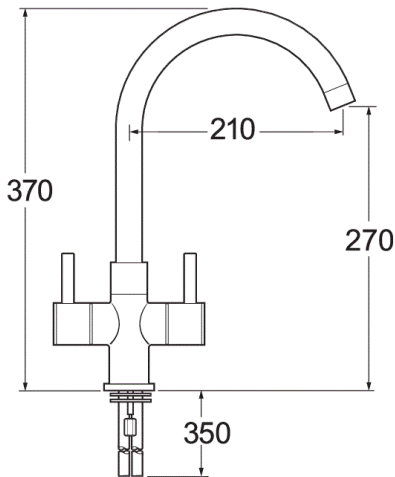

Metropolis

Metropolis Brushed Chrome Mono Sink Mixer

Product Code: MET172/BC

Finish: Brushed Chrome

Features

- Construction:** Brass
- Valve/Cartridge type:** Ceramic Disc
- Supply:** Suitable For All Plumbing Systems
- Working Pressures:** 0.2 - 5.0 bar
- Inlet connections:** 1/2" BSP
- Flexi or Copper:** Flexi Tails - M10

- Ceramic disc handles ensure a smooth operation
- Swivel Spout

*Please refer to website for full warranty details.

Flow (Bar - l/min, open outlet)

Spout

Flow 0.1	Flow 0.3	Flow 0.5	Flow 1.0	Flow 2.0	Flow 3.0	Flow 4.0	Flow 5.0
3.8	6	7.6	11.2	16	18		