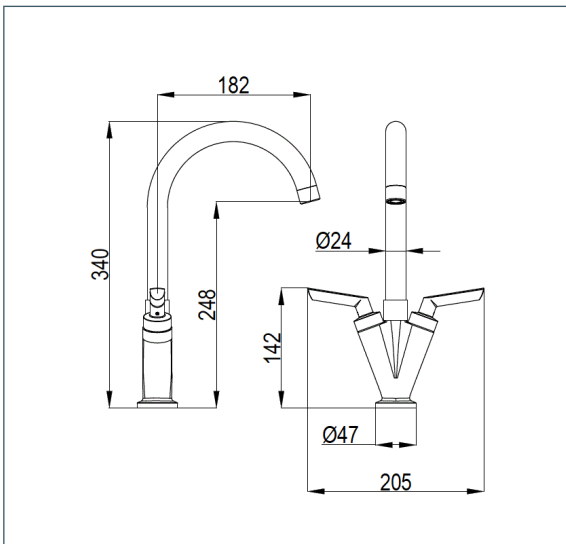

Contemporary

Lever mono sink mixer

Product Code: LEV104

Finish: Chrome

Features

Construction:	Brass
Valve/Cartridge type:	Ceramic Disc
Supply:	Suitable for all plumbing systems
Working Pressures:	0.3 - 5.0 bar
Inlet connections:	1/2" BSP
Flexi or Copper:	Flexi Tails

- Swivel Spout
- Comes with under mount bracket
- Ceramic disc handles ensure a smooth operation
- Products which are easy to use by all the family

*Please refer to website for full warranty details.

Flow (Bar - l/min, open outlet)

Spout

Flow 0.1	Flow 0.3	Flow 0.5	Flow 1.0	Flow 2.0	Flow 3.0	Flow 4.0	Flow 5.0
4.1	8.1	10.2	14.3	20.2	25.2		

2006726

2006346

12 YEAR GUARANTEE
ON ALL DEVA CHROME TAPS
*TERMS APPLY