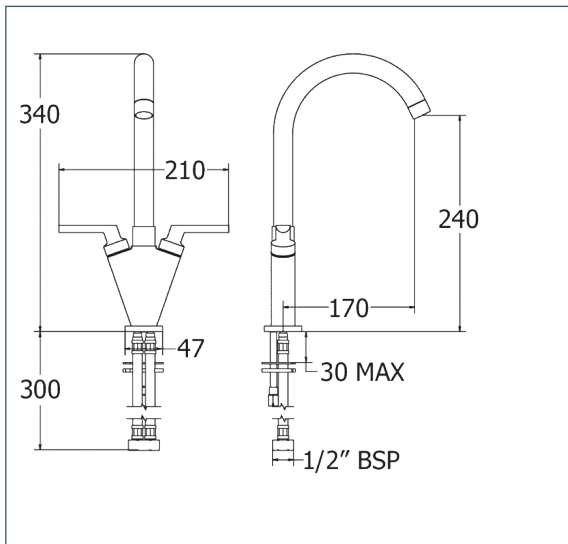

Flow (Bar - l/min, open outlet)

Spout

Flow 0.1	Flow 0.3	Flow 0.5	Flow 1.0	Flow 2.0	Flow 3.0	Flow 4.0	Flow 5.0
4.1	8.1	10.2	14.3	20.2	25.2