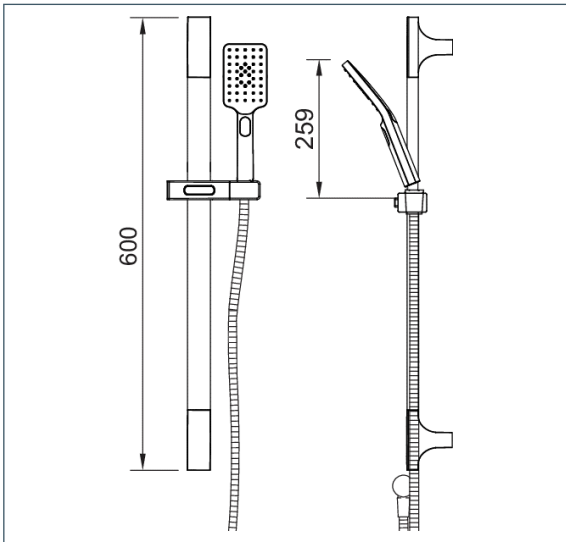

SHOWERS

DevaTM by METHVEN

Shower Kit

Rydal 3 Mode Shower Kit

Product Code: KITM09

Finish: Chrome

Features

Construction:	Stainless Steel & ABS
Shower Valve:	N/A
Supply:	Suitable For High Pressure Systems
Working Pressures:	1.0 - 5.0 bar
Inlet connections:	N/A
Operation:	Push button mode selection
Handset Function:	3

*Please refer to website for full warranty details.

Flow (Bar - L/min, open outlet)

Handset

Flow 0.1	Flow 0.3	Flow 0.5	Flow 1.0	Flow 2.0	Flow 3.0	Flow 4.0	Flow 5.0
2.2	2.9	3.3	4.2	5.5	7.5	8.6	9.2

www.deva-uk.com · 0800 195 1602 · sales@uk.methven.com