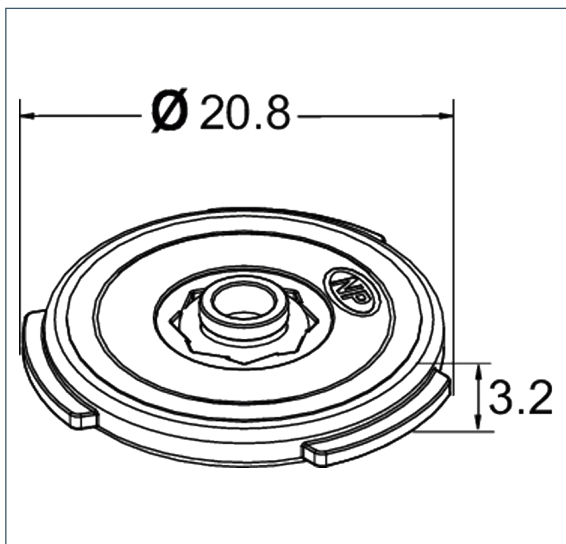

2007800

**1 YEAR
GUARANTEE**

*TERMS APPLY

www.deva.org.uk • FREEPHONE: 0800 195 1602