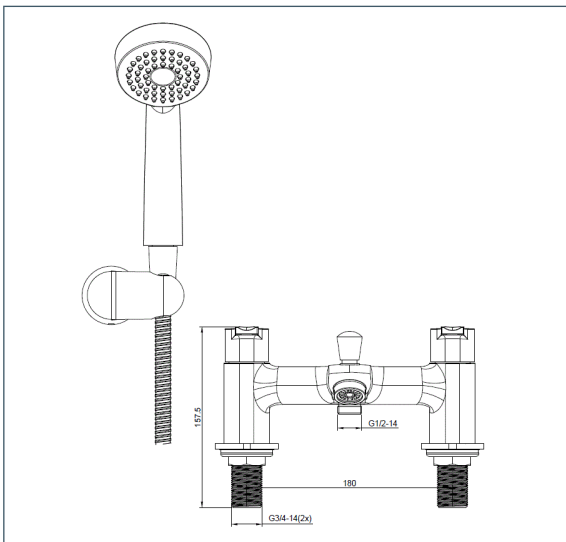

Henley

Henley Bath Shower Mixer

Product Code: HEN106

Finish: Chrome

DevaTM by METHVEN

Features

Construction:	Brass
Valve/Cartridge type:	¼ Turn Ceramic Disc
Supply:	Suitable For All Plumbing Systems
Working Pressures:	0.1 - 5.0 bar
Inlet connections:	¾" BSP

- Deck Mounted
- Separate Hot And Cold Supply
- Suitable For A 2 Tap Hole Bath
- Suitable For All Water Pressures
- Complete With 1.5 Metre Hose, Rub Clean Single Spray Shower Head And Wall Bracket
- 180mm Centres

*Please refer to website for full warranty details.

Flow (Bar - l/min, open outlet)

Spout

Flow 0.1	Flow 0.3	Flow 0.5	Flow 1.0	Flow 2.0	Flow 3.0	Flow 4.0	Flow 5.0
12.4	20.2	27.4	40.2	58.2	71.6	83.2	93.5

Handset