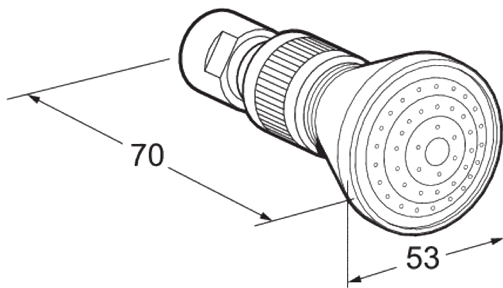

SHOWERS

Heads

DevaTM by METHVEN

2" (50mm) brass shower head with swivel joint

Product Code: HEAH01

Finish: Chrome

Features

Construction:	Brass
Supply:	Suitable for all plumbing systems
Working Pressures:	0.1 - 5.0 bar
Inlet connections:	1/2" BSP
Handset Function:	1

*Please refer to website for full warranty details.

Flow (Bar - l/min, open outlet)

Handset

Flow 0.1 Flow 0.3 Flow 0.5 Flow 1.0 Flow 2.0 Flow 3.0 Flow 4.0 Flow 5.0

**1 YEAR
GUARANTEE**

*TERMS APPLY

www.deva-uk.com · 0800 195 1602 · sales@uk.methven.com