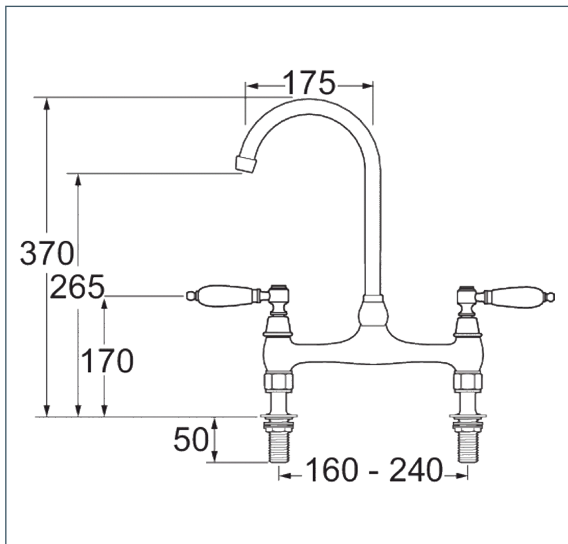

Flow (Bar - l/min, open outlet)

Spout

Flow 0.1	Flow 0.3	Flow 0.5	Flow 1.0	Flow 2.0	Flow 3.0	Flow 4.0	Flow 5.0
8	12	16	21	30	36		

1603017