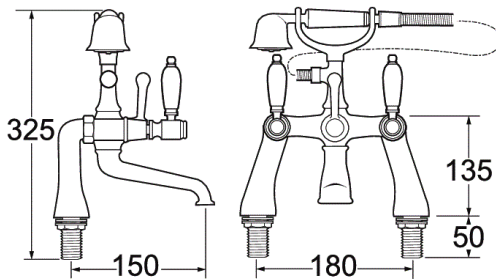

## Georgian gold pillar mounted bath shower mixer

Product Code: GE03/501

Finish: Gold

### Features

Construction:	Brass & Resin
Valve/Cartridge type:	Ceramic Disc
Supply:	Suitable for all plumbing systems
Working Pressures:	0.3 - 5.0 bar
Inlet connections:	3/4" BSP

- Comes complete with single mode shower kit and wall bracket
- Product can be wall or deck mounted
- 1/4 turn ceramic handles ensure a smooth operation
- Single mode handset
- Products which are easy to use by all the family

#### Handset

2.5	6	9	13	15	19	21	23
-----	---	---	----	----	----	----	----

1511012

**5 YEAR  
GUARANTEE**

\*TERMS APPLY