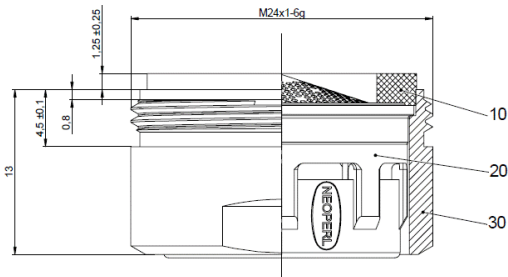

No Specific Range

Flow regulator antisplash mono basin mixer-5lpm-Branded Pack

Product Code: FR113-5 _____

Finish: Plastic _____

Features

Construction: Metal & ABS (plastic)

Inlet Connections: M24

Flow Regulator - For Mono Basin and Sink Mixers - 5L/Min
 Sold in Singles
 Replaces standard anti-splash in mono basin and kitchen mixers displaying the symbol to reduce water consumption