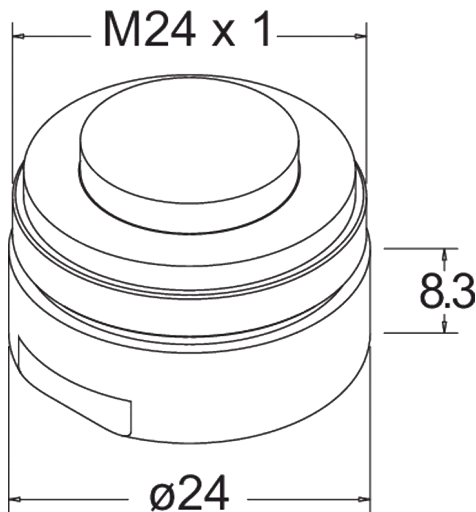

# Flow Regulator For

Flow regulator mono basin mixer - 1.7 lpm -Branded Packaging

Product Code:FR SP113-1.7

Finish: Plastic

## Features

**Construction:** Plastic

**Inlet Connections:** N/A

- Reduces Flow To 1.7, 3 Or 5 Litres Per Minute
- Sold In Singles
- Replaces Standard Anti-Splash In Mono Basin And Kitchen Mixers Displaying The Symbol To Reduce Water Consumption
- Regulates Flow Constantly To The L/Min Shown
- Regulates At 1.0 Bar+