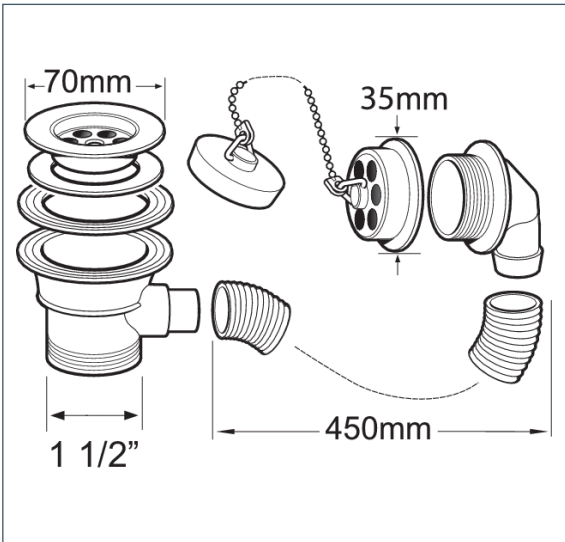

WASTES

DevaTM by METHVEN

Waste

1 1/2" sink waste with overflow

Product Code: FOV412

Finish: Chrome

Features

Construction: Brass & ABS

Inlet Connections: 1 1/2" BSP

*Please refer to website for full warranty details.

**1 YEAR
GUARANTEE**

*TERMS APPLY

www.deva-uk.com · 0800 195 1602 · sales@uk.methven.com