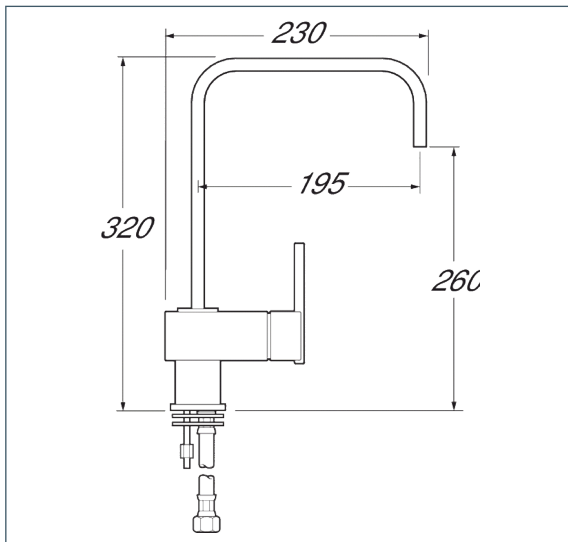

Contemporary

Edge mono sink mixer

Product Code: EDGE118

Finish: Chrome

Features

Construction:	Brass
Valve/Cartridge type:	Ceramic Cartridge
Supply:	Suitable for high pressure only
Working Pressures:	0.3 - 5.0 bar
Inlet connections:	1/2" BSP
Flexi or Copper:	Flexi Tails

- Ceramic cartridge for smooth operation
- Tilt and turn temperature and flow control
- Swivel spout

*Please refer to website for full warranty details.

Flow (Bar - l/min, open outlet)

Spout

Flow 0.1	Flow 0.3	Flow 0.5	Flow 1.0	Flow 2.0	Flow 3.0	Flow 4.0	Flow 5.0
3.1	5.6	7.3	10.5	15.4	18.7		