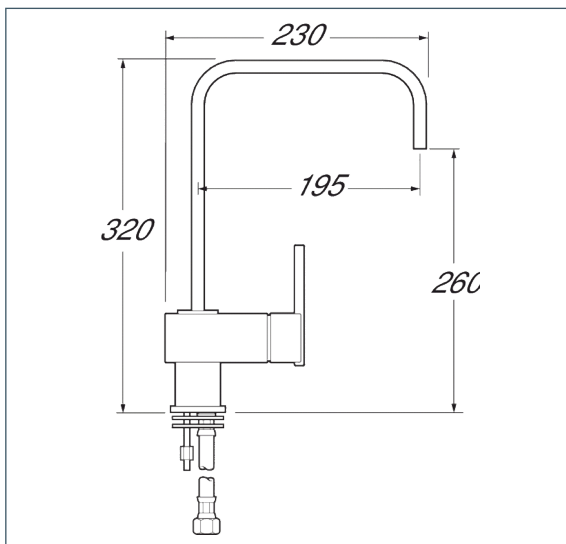

Contemporary

Edge mono sink mixer

Product Code: EDGE118

Finish: Chrome

Features

Construction:	Brass
Valve/Cartridge type:	Ceramic Cartridge
Supply:	Suitable for high pressure only
Working Pressures:	1.5 - 5.0 bar
Inlet connections:	1/2" BSP
Flexi or Copper:	Flexi Tails

- Tilt and turn temperature and flow control
- Ceramic cartridge for smooth operation
- Swivelling spout
- In Spout Flow Straightener

*Please refer to website for full warranty details.

Flow (Bar - l/min, open outlet)

Spout

Flow 0.1	Flow 0.3	Flow 0.5	Flow 1.0	Flow 2.0	Flow 3.0	Flow 4.0	Flow 5.0
3.1	5.6	7.3	10.5	15.4	18.7		

1612022

**12 YEAR
GUARANTEE**

ON ALL DEVA
CHROME TAPS

*TERMS APPLY