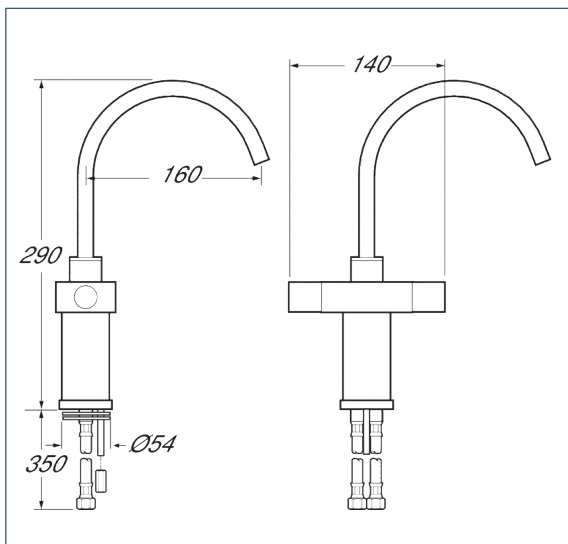

TAPWARE

DevaTM by METHVEN

Contemporary

Edge mono sink mixer

Product Code: EDGE104

Finish: Chrome

Features

Construction:	Brass
Valve/Cartridge type:	Ceramic Disc
Supply:	Suitable for high pressure only
Working Pressures:	0.5 - 5.0 bar
Inlet connections:	1/2" BSP
Flexi or Copper:	Flexi Tails

- Swivel spout
- 1/4 turn ceramic handles ensure a smooth operation

*Please refer to website for full warranty details.

Flow (Bar - l/min, open outlet)

Spout

Flow 0.1 Flow 0.3 Flow 0.5 Flow 1.0 Flow 2.0 Flow 3.0 Flow 4.0 Flow 5.0