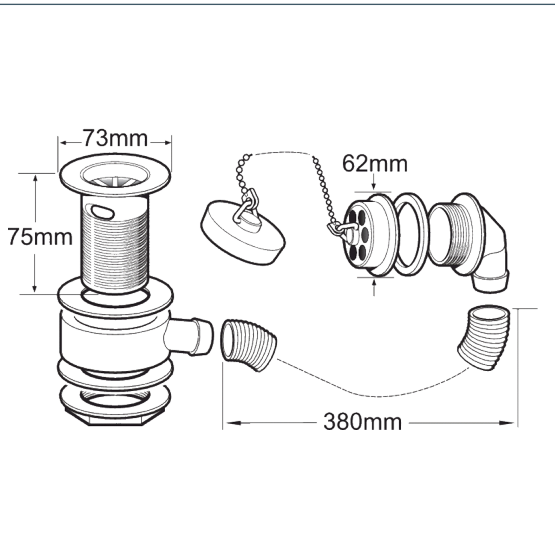

# Waste

1 1/2" brass waste with brass body

Product Code: DW404/017

Finish: Chrome

## Features

Construction: Brass

Inlet Connections: 1 1/2"

· Complete with overflow assembly and brass plug

\*Please refer to website for full warranty details.

**1 YEAR  
GUARANTEE**

\*TERMS APPLY