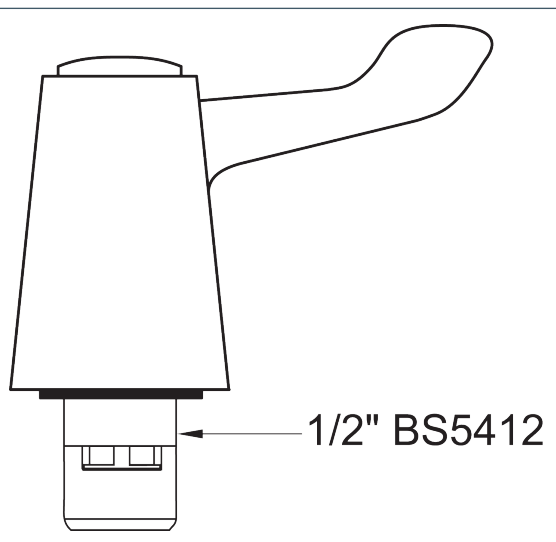

### Lever action 3" conversion kit

Product Code:DLTKIT

Finish: Chrome

#### Features

Construction: Brass

Inlet Connections: 1/2" BSP

- Fits Bs5412 Taps
- 1/4 Turn Ceramic Handles Ensure A Smooth Operation
- Products Which Are Easy To Use By All The Family

\*Please refer to website for full warranty details.