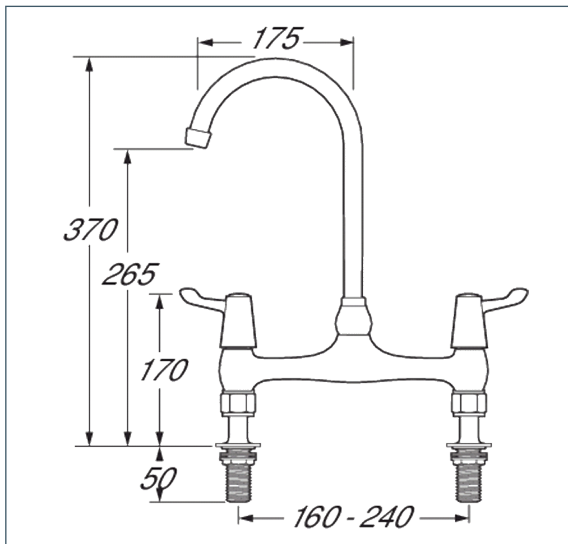

Lever

Lever action3" lever bridge sink mixer - with adjustable centres

Product Code: DLT305B

Finish: Chrome

Features

Construction:	Brass
Valve/Cartridge type:	Ceramic Disc
Supply:	Suitable for all plumbing systems
Working Pressures:	0.2 - 5.0 bar
Inlet connections:	1/2" BSP
Flexi or Copper:	Plastic Backnuts

- Swivel Spout
- Dual Flow
- Adjustable leg centres
- 1/4 turn ceramic handles ensure a smooth operation
- Products which are easy to use by all the family

*Please refer to website for full warranty details.

Flow (Bar - l/min, open outlet)

Spout

Flow 0.1	Flow 0.3	Flow 0.5	Flow 1.0	Flow 2.0	Flow 3.0	Flow 4.0	Flow 5.0
8	12	16	21	30	36	39	43

1603017

**12 YEAR
GUARANTEE**
ON ALL DEVA
CHROME TAPS
*TERMS APPLY