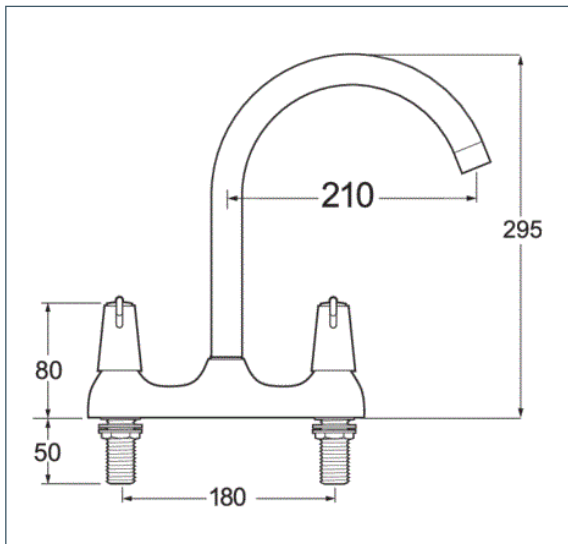

Lever

Lever Action Deck Mounted Sink Mixer

Product Code: DLT172

Finish: Chrome

Features

- Construction: Brass
- Valve/Cartridge type: 1/4 Turn Ceramic Disc
- Supply: Suitable for all plumbing systems
- Working Pressures: 0.2 - 5.0 bar
- Inlet connections: 1/2" BSP
- Flexi or Copper:

- Swivel Spout
- Dual Flow

*Please refer to website for full warranty details.

Flow (Bar - l/min, open outlet)

Spout

**12 YEAR
GUARANTEE**
ON ALL DEVA
CHROME TAPS
*TERMS APPLY