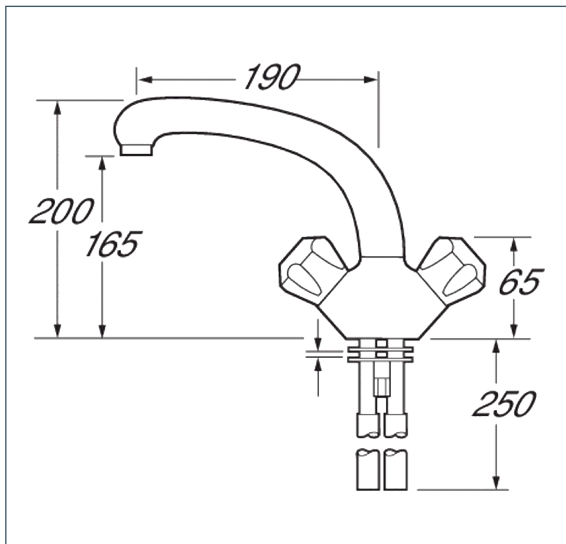

## Profile beige mono sink mixer

Product Code: DCP124/004

Finish: Beige

### Features

Construction:	Brass
Supply:	Suitable for all plumbing systems
Working Pressures:	0.1 - 5.0 bar
Inlet connections:	15mm Copper
Flexi or Copper:	Copper Tails

- Swivel Spout
- Dual Flow

\*Please refer to website for full warranty details.