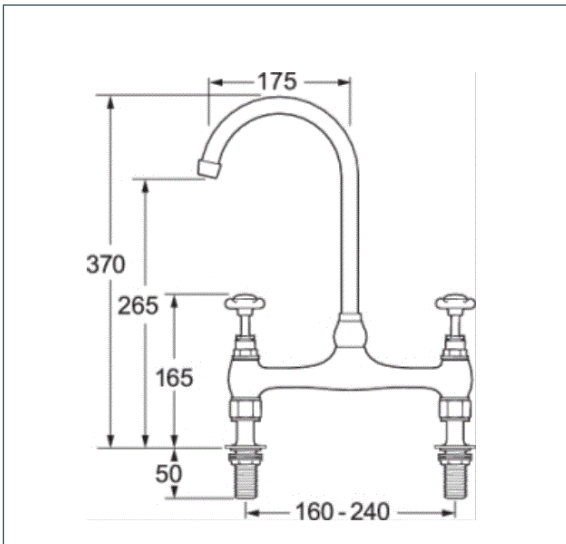

## Coronation bridge sink mixer

Product Code: CR305 "BRIDGE"

Finish: Chrome

### Features

- Construction:** Brass & Resin
- Valve/Cartridge type:** Standard
- Supply:** Suitable For All Plumbing Systems
- Working Pressures:** 0.1 - 5.0 bar
- Inlet connections:** 1/2" BSP
- Flexi or Copper:** N/A

- Swivel Spout
- Dual Flow
- Features Adjustable Centre Pillars For Easy Installation

\*Please refer to website for full warranty details.

#### Spout

Flow 0.1	Flow 0.3	Flow 0.5	Flow 1.0	Flow 2.0	Flow 3.0	Flow 4.0	Flow 5.0
9.5	15.4	20.4	29.3	42.3	52.2	60.3	67.6

2009733

2104800