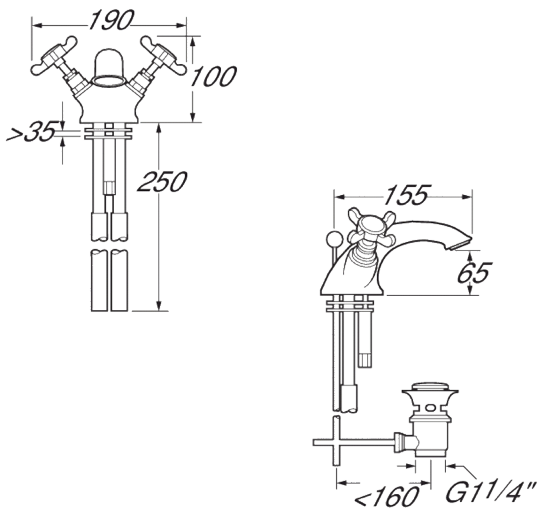

## Coronation mono basin mixer with pop up waste

Product Code: CR24

Finish: Chrome

### Features

- Construction:** Brass
- Valve/Cartridge type:** Standard
- Supply:** Suitable For All Plumbing Systems
- Working Pressures:** 0.1 - 5.0 bar
- Inlet connections:** 15mm Copper
- Flexi or Copper:** Copper Tails

### Flow (Bar - l/min, open outlet)