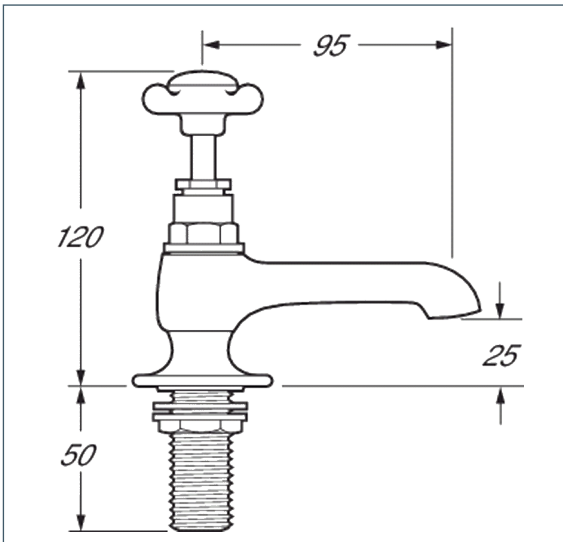

*Please refer to website for full warranty details.