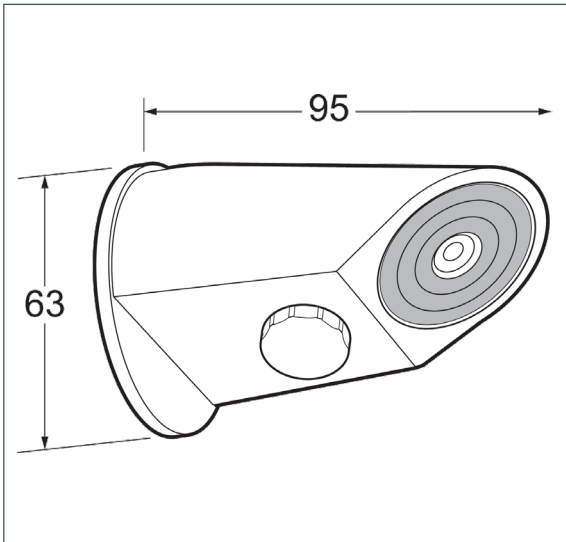

SHOWERS

DevaTM by METHVEN

Anti-Vandal

Anti vandal shower head

Product Code: AVSH001

Finish: Chrome

Features

Construction: Brass
Inlet Connections: 15mm Copper

- Sturdy brass construction and compact rounded shape for both style and durability
- Suitable for sports centers, public facilities etc.
- 9 L/min flow regulator available (FRAV 9)

*Please refer to website for full warranty details.