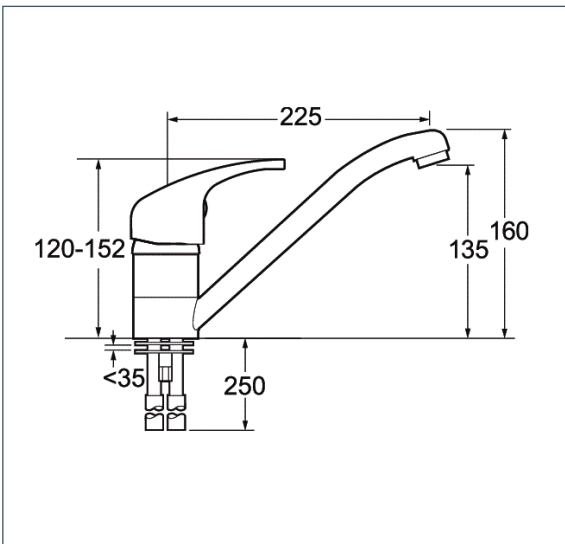

Flow (Bar - l/min, open outlet)

Spout

Flow 0.1	Flow 0.3	Flow 0.5	Flow 1.0	Flow 2.0	Flow 3.0	Flow 4.0	Flow 5.0
3.6	7.1	8.9	12.5	17.5	21.4		

1503016