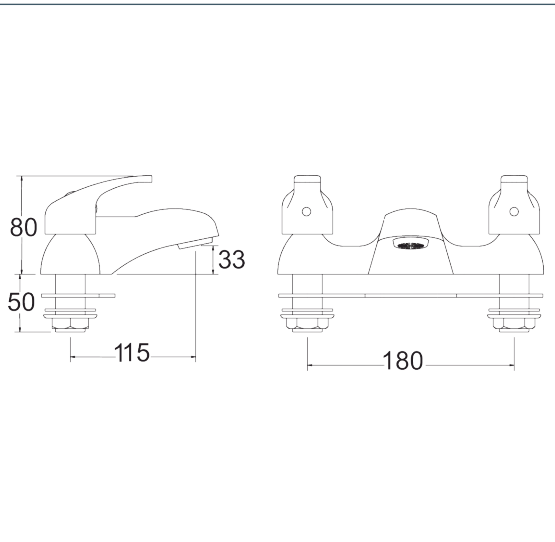

Adore

Adore Deck Mounted Bath Filler Gold

Product Code: ADORE108/501

Finish: Gold

Features

- Construction: Brass
- Valve/Cartridge type: Ceramic Disc
- Supply: Suitable for high pressure only
- Working Pressures: 0.5 - 5.0 bar
- Inlet connections: 3/4" BSP
- Flexi or Copper: Plastic Backnuts

- 1/4 turn ceramic handles ensure a smooth operation
- Products which are easy to use by all the family

*Please refer to website for full warranty details.

Flow (Bar - l/min, open outlet)

Spout

Flow 0.1	Flow 0.3	Flow 0.5	Flow 1.0	Flow 2.0	Flow 3.0	Flow 4.0	Flow 5.0
6.8	13.3	17.6	25.4	37.1	48.4		