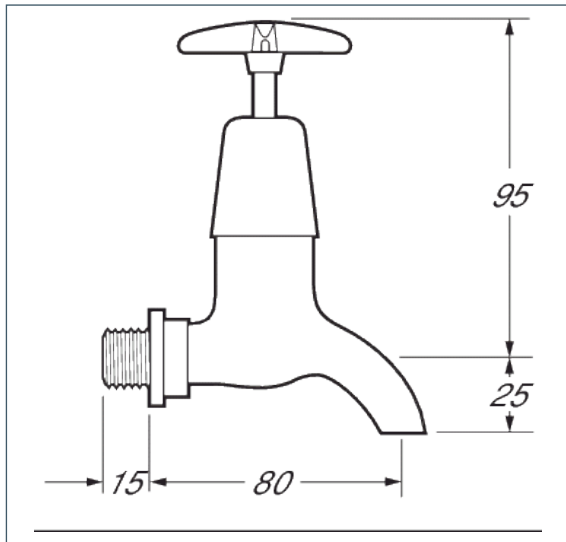

Cross Handle

Cross handle cold bib tap

Product Code: 095X SINGLE HOT

Finish: Chrome

Features

- Construction:** Brass
- Valve/Cartridge type:** N/A
- Supply:** Suitable For All Plumbing Systems
- Working Pressures:** 0.1 - 5.0 bar
- Inlet connections:** 1/2" BSP
- Flexi or Copper:** Plastic Backnuts

· Single hot

*Please refer to website for full warranty details.

Flow (Bar - l/min, open outlet)

Spout

Flow 0.1	Flow 0.3	Flow 0.5	Flow 1.0	Flow 2.0	Flow 3.0	Flow 4.0	Flow 5.0
8	11.5	16	18	20	36	39	43

**12 YEAR
GUARANTEE**
ON ALL DEVA
CHROME TAPS
*TERMS APPLY