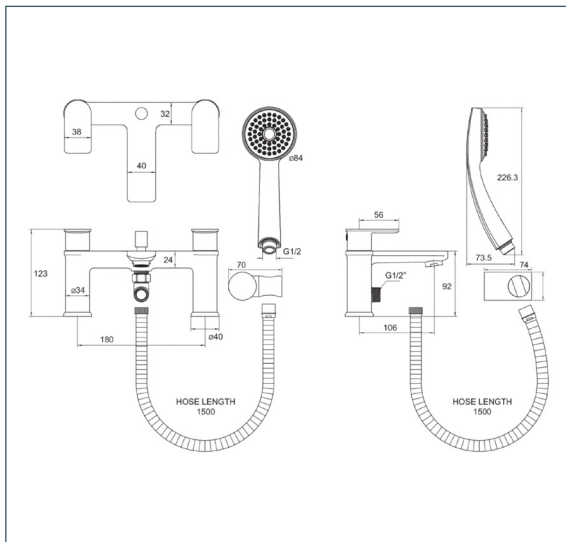

## Features

- Construction: Brass
- Valve/Cartridge type: Ceramic Disc
- Supply: Suitable For All Plumbing Systems
- Working Pressures: 0.3 - 5.0 bar
- Inlet connections: 3/4" BSP

- Comes Complete With Single Mode Shower Kit And Wall Bracket
- 1/4 Turn Ceramic Disc Handleless Ensure A Smooth Operation And Longer Life
- Products Which Are Easy To Use By All The Family
- In Full Colour Packaging

## Flow (Bar - l/min, open outlet)

### Spout

Flow 0.1	Flow 0.3	Flow 0.5	Flow 1.0	Flow 2.0	Flow 3.0	Flow 4.0	Flow 5.0
3.5	5.2	6.8	9.8	14	17.2	19.8	22.2

### Handset

2.1	3.5	4.7	7.1	10.6	13.4	16.5	18.9
-----	-----	-----	-----	------	------	------	------

240404030