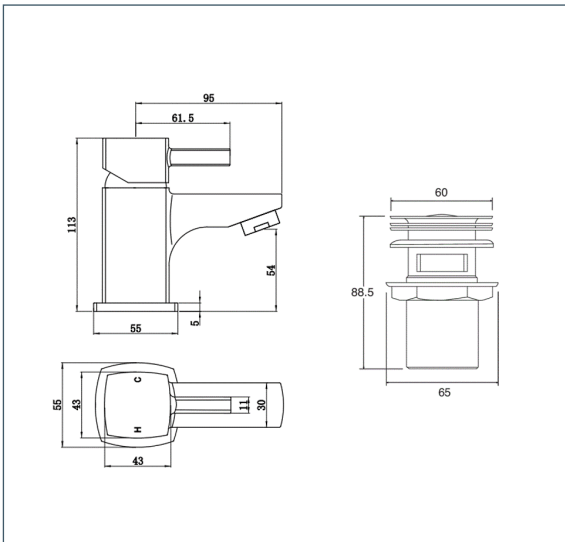

Wexford Range

Wexford Mini Basin Mixer & Press Top Waste

Product Code: WEX313

Finish: Chrome

Features

- Construction:** Brass
- Valve/Cartridge type:** 35mm Ceramic Cartridge
- Supply:** Suitable For Low Pressure Systems
- Working Pressures:** 0.1 - 5.0 bar
- Inlet connections:** 1/2" BSP
- Flexi or Copper:** Flexi Tails - M10 - 350mm

- Suitable for high & low pressure systems
- 35mm ceramic cartridge
- Tilt and turn temperature and flow control
- Single flow outlet with pre-fitted flow straightener
- Fixing kit(metal horseshoe fixing plate, rubber horseshoe fixing washer, metal bar and locking nut)
- Supplied with 2 x M10-350mm flexi tails
- Complete with press top waste

*Please refer to website for full warranty details.

Flow (Bar - l/min, open outlet)

Spout

Flow 0.1	Flow 0.3	Flow 0.5	Flow 1.0	Flow 2.0	Flow 3.0	Flow 4.0	Flow 5.0
2.7	3.9	5	7.2	10.1	12.4	14.4	16.1

1906408