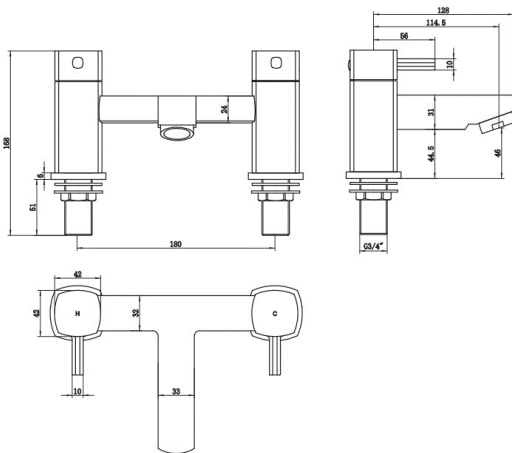

# Wexford Range

Wexford Bath Filler

Product Code: WEX108

Finish: Chrome

## Features

- Construction:** Brass
- Valve/Cartridge type:** 1/4 Turn Ceramic Disc
- Supply:** Suitable For Low Pressure Systems
- Working Pressures:** 0.3 - 5.0 bar
- Inlet connections:** 3/4" BSP

- Suitable for high & low pressure systems
- 1/4 turn ceramic handles ensure a smooth operation
- Single flow outlet with pre-fitted flow straightener
- Brass backnuts

## Flow (Bar - l/min, open outlet)

### Spout

Flow 0.1	Flow 0.3	Flow 0.5	Flow 1.0	Flow 2.0	Flow 3.0	Flow 4.0	Flow 5.0
3.5	5	6.5	9.2	13.1	16.1	18.6	20.8

1905416