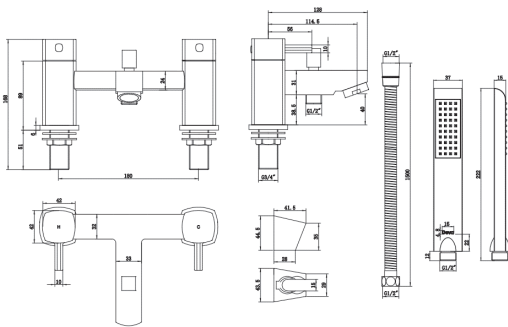

TAPWARE

Wexford Range

Wexford Bath Shower Mixer

Product Code: WEX106

Finish: Chrome

DevaTM by METHVEN

Features

Construction:	Brass & ABS Handset
Valve/Cartridge type:	¼ Turn Ceramic Disc
Supply:	Suitable For Low Pressure Systems
Working Pressures:	0.3 - 5.0 bar
Inlet connections:	¾" BSP

- Suitable for high & low pressure systems
- 1/4 turn ceramic handles ensure a smooth operation
- Comes complete with single mode handset, 1.5m shower hose and wall bracket
- Single flow outlet with pre-fitted flow straightener
- Lockable diverter to shower outlet
- Brass backnuts

*Please refer to website for full warranty details.

Flow (Bar - l/min, open outlet)

Spout

Flow 0.1	Flow 0.3	Flow 0.5	Flow 1.0	Flow 2.0	Flow 3.0	Flow 4.0	Flow 5.0
3.5	5	6.5	9.2	13.1	16.1	18.6	20.8

Handset

3.1	4.4	5.6	8.1	12.3	16.3	20.7	26.7
-----	-----	-----	-----	------	------	------	------