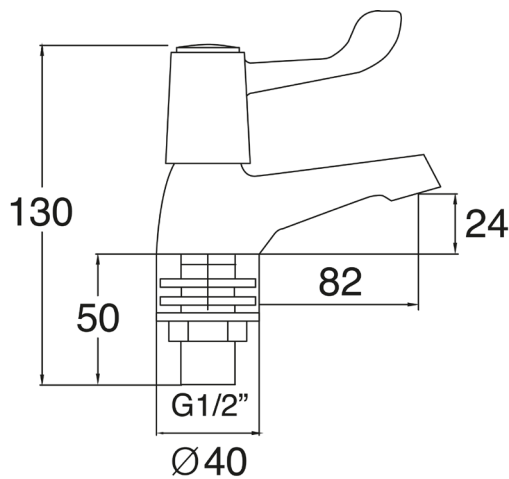

# Vitality Lever

Vitality Lever Basin Taps

Product Code: VL101

Finish: Chrome

## Features

- Construction:** Brass
- Valve/Cartridge type:** ¼ Turn Ceramic Disc
- Supply:** Suitable For All Plumbing Systems
- Working Pressures:** 0.1 - 5.0 bar
- Inlet connections:** ½" BSP

- 1/4 Turn Ceramic Disc Handles Ensure A Smooth Operation
- Brass Backnuts
- Easy Maintenance
- Easy Identifiable Hot And Cold Water Selection
- Ideal For Any Application Requiring Simple Lever Operation
- Suitable For High & Low Pressure Systems

## Flow (Bar - l/min, open outlet)

### Spout

Flow 0.1	Flow 0.3	Flow 0.5	Flow 1.0	Flow 2.0	Flow 3.0	Flow 4.0	Flow 5.0
4.1	6.6	8.8	12.9	18.5	22.8	26.4	29.6

2301089