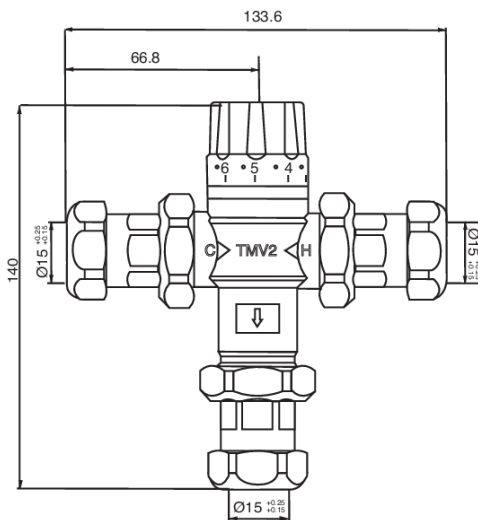

VALVES

Thermostatic

15mm Thermostatic Blending Valve

Product Code: TBV008

Finish: Chrome

Deva^{TM} by METHVEN

Features

- **Construction:** Brass
- **Shower Valve:** Ceramic Disc
- **Supply:** Suitable For All Plumbing Systems
- **Working Pressures:** 0.2 - 5.0 bar
- **Inlet connections:** 15mm Compression
- **Operation:**

- Prevents Scalding By Accurately Controlling The Water Temperature
- Approved At High And Low Pressure Designations
- For Single Outlet

*Please refer to website for full warranty details.

Flow (Bar - l/min, open outlet)

Outlet

Flow 0.1	Flow 0.3	Flow 0.5	Flow 1.0	Flow 2.0	Flow 3.0	Flow 4.0	Flow 5.0
5	8	11.2	17.5	23	27	30	34

2003083

NSF2358/0820

NSF2359 rev.1

www.deva-uk.com · 0800 195 1602 · sales@uk.methven.com