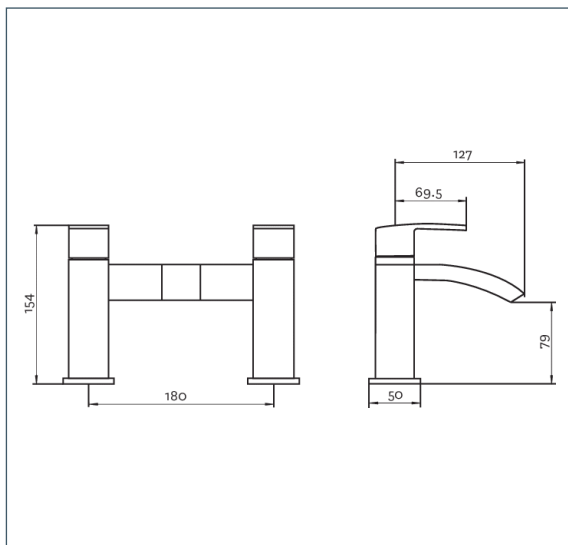

*Please refer to website for full warranty details.