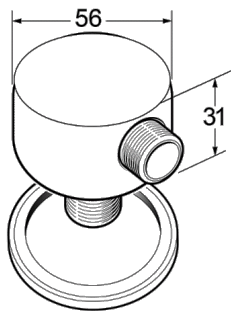

Shower Accessories

Round Wall Union - Matte Black

Product Code: SPE01BK

Finish: Matte Black

Features

Construction: Brass

Inlet Connections: ½" BSP

- Brass Connection
- Matte Black Finish
- Includes Separate Trim Ring And Backnut
- 40mm Thread Length