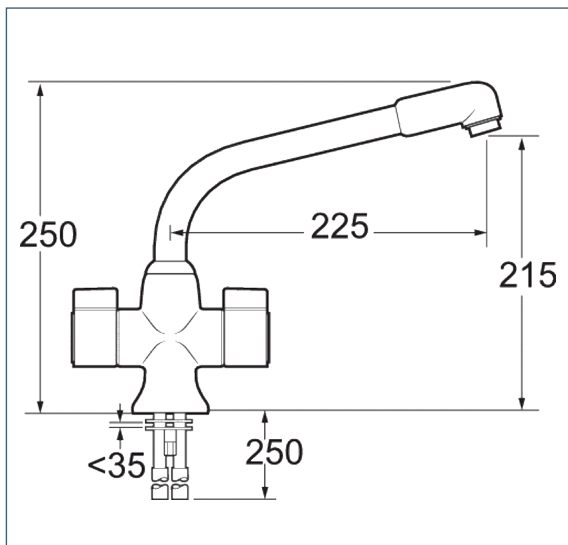

Sauris

Sauris Mono Sink Mixer

Product Code: SMS172

Finish: Chrome

Features

- Construction:** Brass
- Valve/Cartridge type:** ¼ Turn Ceramic Disc
- Supply:** Suitable For All Plumbing Systems
- Working Pressures:** 0.1 - 5.0 bar
- Inlet connections:** 15mm Copper
- Flexi or Copper:** Copper Tails

- Ceramic Disc Handles Ensure A Smooth Operation
- Swivel Spout
- Dual Flow

*Please refer to website for full warranty details.

Flow (Bar - l/min, open outlet)

Spout

Flow 0.1	Flow 0.3	Flow 0.5	Flow 1.0	Flow 2.0	Flow 3.0	Flow 4.0	Flow 5.0
6.8	10.3	13.8	20	28.6	35.1	40.5	45.5