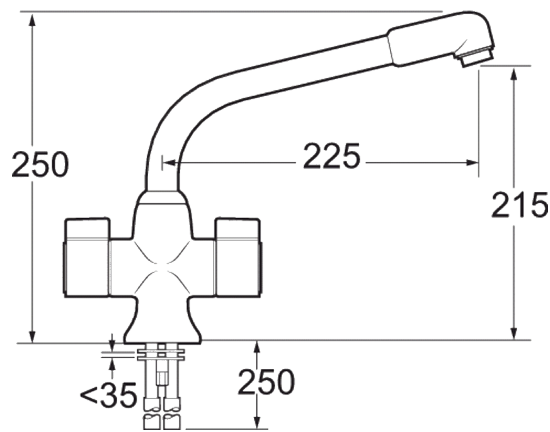

Sauris

Sauris Mono Sink Mixer - White

Product Code: SMS172/005

Finish: White

Features

- Construction:** Brass
- Valve/Cartridge type:** ¼ Turn Ceramic Disc
- Supply:** Suitable For All Plumbing Systems
- Working Pressures:** 0.1 - 5.0 bar
- Inlet connections:** 15mm Copper
- Flexi or Copper:** Copper Tails

- Ceramic Disc Handles Ensure A Smooth Operation
- Swivel Spout
- Dual Flow

*Please refer to website for full warranty details.

Flow (Bar - l/min, open outlet)

Spout

Flow 0.1	Flow 0.3	Flow 0.5	Flow 1.0	Flow 2.0	Flow 3.0	Flow 4.0	Flow 5.0
6.8	10.3	13.8	20	28.6	35.1	40.5	45.5