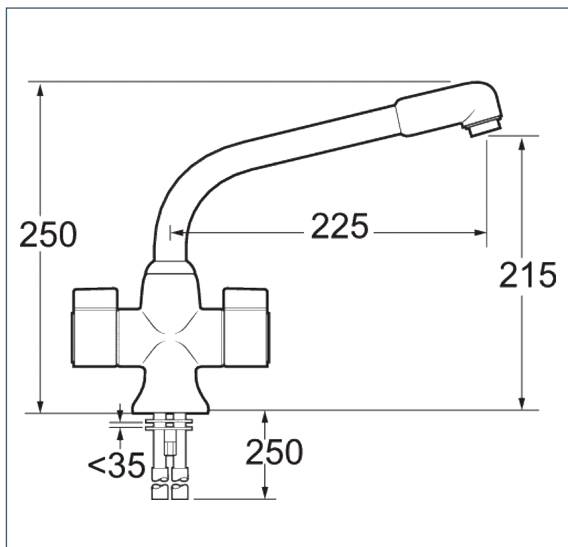

Sauris

Sauris Mono Sink Mixer - Beige

Product Code: SMS172/004

Finish: Beige

Features

- Construction:** Brass
- Valve/Cartridge type:** ¼ Turn Ceramic Disc
- Supply:** Suitable For All Plumbing Systems
- Working Pressures:** 0.1 - 5.0 bar
- Inlet connections:** 15mm Copper
- Flexi or Copper:** Copper Tails

- Ceramic Disc Handles Ensure A Smooth Operation
- Swivel Spout
- Dual Flow

*Please refer to website for full warranty details.

Flow (Bar - l/min, open outlet)

Spout

Flow 0.1	Flow 0.3	Flow 0.5	Flow 1.0	Flow 2.0	Flow 3.0	Flow 4.0	Flow 5.0
6.8	10.3	13.8	20	28.6	35.1	40.5	45.5