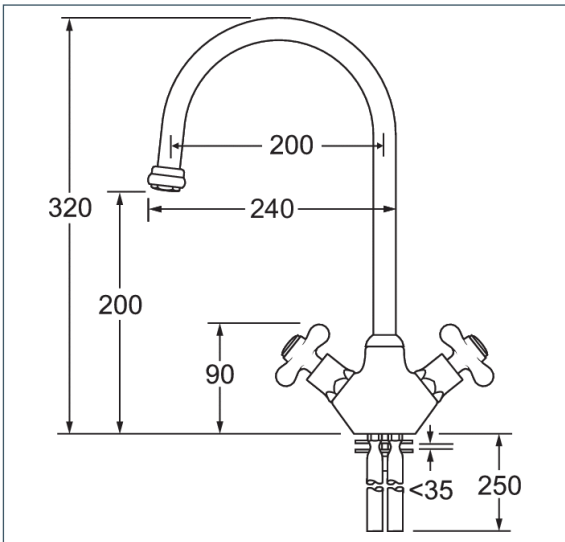

## Features

- Construction:** Brass
- Valve/Cartridge type:** Non-rising Spindle Headworks
- Supply:** Suitable For All Plumbing Systems
- Working Pressures:** 0.1 - 5.0 bar
- Inlet connections:** 15mm Copper
- Flexi or Copper:** Copper Tails

- Classic Monobloc Mixer With Swivel Swan Neck Spout
- Dual Flow
- Twin Handles For Independent Hot & Cold Flow Control

\*Please refer to website for full warranty details.

## Flow (Bar - l/min, open outlet)

### Spout

Flow 0.1	Flow 0.3	Flow 0.5	Flow 1.0	Flow 2.0	Flow 3.0	Flow 4.0	Flow 5.0
8.5	13.1	17.6	25.6	36.9	45.6	52.9	59.2

2010732

2011305