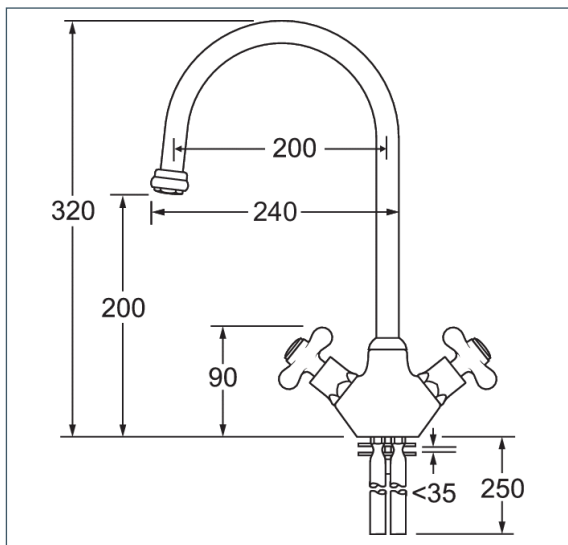

Venetian

Venetian Mono Sink Mixer - Gold

Product Code: SM057/501

Finish: Gold

Features

- Construction:** Brass
- Valve/Cartridge type:** Non-rising Spindle Headworks
- Supply:** Suitable For All Plumbing Systems
- Working Pressures:** 0.1 - 5.0 bar
- Inlet connections:** 15mm Copper
- Flexi or Copper:** Copper Tails

- Classic Monobloc Mixer With Swivel Swan Neck Spout
- Dual Flow
- Twin Handles For Independent Hot & Cold Flow Control

*Please refer to website for full warranty details.

Flow (Bar - l/min, open outlet)

Spout

Flow 0.1	Flow 0.3	Flow 0.5	Flow 1.0	Flow 2.0	Flow 3.0	Flow 4.0	Flow 5.0
8.5	13.1	17.6	25.6	36.9	45.6	52.9	59.2

2010732

2011305