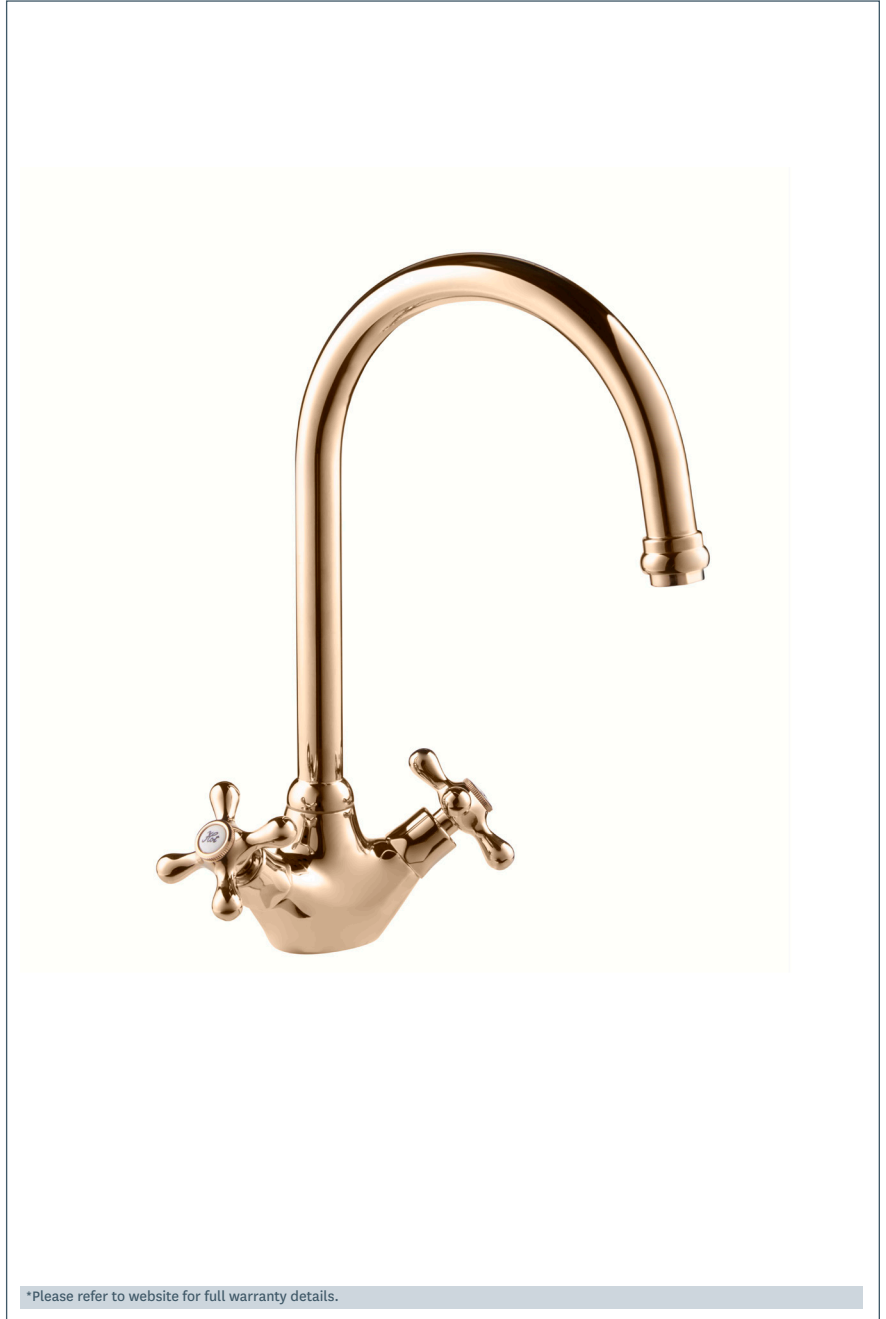

Venetian

Venetian Mono Sink Mixer - Gold

Product Code: SM057/501

Finish: Gold

Features

- Construction:** Brass
- Valve/Cartridge type:** Non-rising Spindle Headworks
- Supply:** Suitable For All Plumbing Systems
- Working Pressures:** 0.1 - 5.0 bar
- Inlet connections:** 15mm Copper
- Flexi or Copper:** Copper Tails

- Classic Monobloc Mixer With Swivel Swan Neck Spout
- Dual Flow
- Twin Handles For Independent Hot & Cold Flow Control

*Please refer to website for full warranty details.

Flow (Bar - l/min, open outlet)

Spout

Flow 0.1	Flow 0.3	Flow 0.5	Flow 1.0	Flow 2.0	Flow 3.0	Flow 4.0	Flow 5.0
8.5	13.1	17.6	25.6	36.9	45.6	52.9	59.2

2010732

2011305