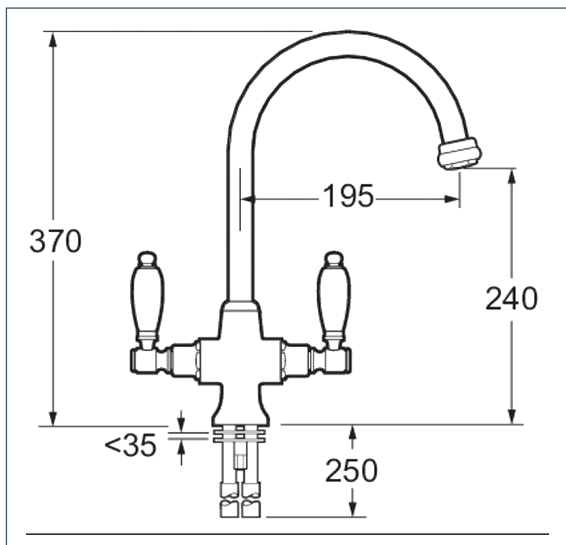

# Georgian

Georgian Mono Sink Mixer

Product Code: SM056

Finish: Chrome

## Features

- Construction:** Brass
- Valve/Cartridge type:** ¼ Turn Ceramic Disc
- Supply:** Suitable For All Plumbing Systems
- Working Pressures:** 0.1 - 5.0 bar
- Inlet connections:** 15mm Copper
- Flexi or Copper:** Copper Tails

- Swivel Spout
- Dual Flow
- 1/4 Turn Ceramic Handles Ensure A Smooth Operation
- Products Which Are Easy To Use By All The Family

\*Please refer to website for full warranty details.

### Spout

Flow 0.1	Flow 0.3	Flow 0.5	Flow 1.0	Flow 2.0	Flow 3.0	Flow 4.0	Flow 5.0
7	10.8	14.3	20.7	29.7	36.3	42	47.1

2010732

2011305