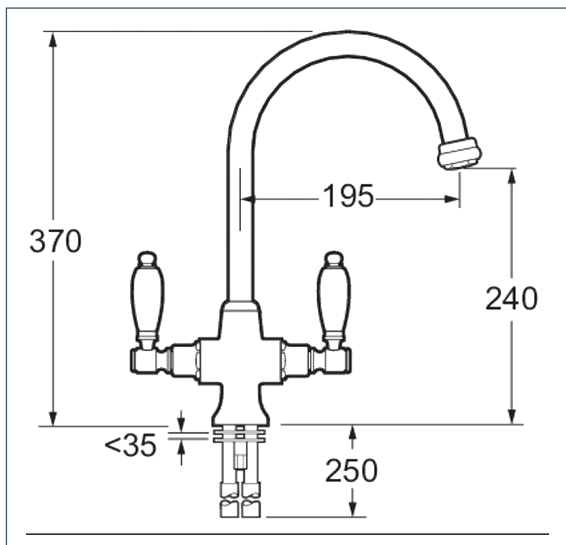

# Georgian

Georgian Mono Sink Mixer - Brushed Nickel

Product Code: SM056/NI

Finish: Brushed Nickel

## Features

- Construction:** Brass
- Valve/Cartridge type:** ¼ Turn Ceramic Disc
- Supply:** Suitable For All Plumbing Systems
- Working Pressures:** 0.1 - 5.0 bar
- Inlet connections:** 15mm Copper
- Flexi or Copper:** Copper Tails

- Swivel Spout
- Dual Flow
- 1/4 Turn Ceramic Handles Ensure A Smooth Operation
- Products Which Are Easy To Use By All The Family

\*Please refer to website for full warranty details.

### Spout

Flow 0.1	Flow 0.3	Flow 0.5	Flow 1.0	Flow 2.0	Flow 3.0	Flow 4.0	Flow 5.0
7	10.8	14.3	20.7	29.7	36.3	42	47.1

2010732

2011305