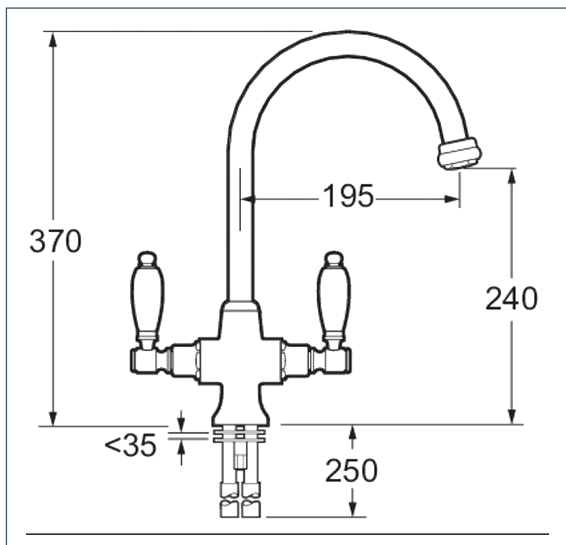

Georgian

Georgian Mono Sink Mixer - Bronze

Product Code: SM056/BZ

Finish: Bronze

Features

- Construction:** Brass
- Valve/Cartridge type:** ¼ Turn Ceramic Disc
- Supply:** Suitable For All Plumbing Systems
- Working Pressures:** 0.1 - 5.0 bar
- Inlet connections:** 15mm Copper
- Flexi or Copper:** Copper Tails

- Swivel Spout
- Dual Flow
- 1/4 Turn Ceramic Handles Ensure A Smooth Operation
- Products Which Are Easy To Use By All The Family

*Please refer to website for full warranty details.

Flow (Bar - l/min, open outlet)

Spout

Flow 0.1	Flow 0.3	Flow 0.5	Flow 1.0	Flow 2.0	Flow 3.0	Flow 4.0	Flow 5.0
7	10.8	14.3	20.7	29.7	36.3	42	47.1

2010732

2011305