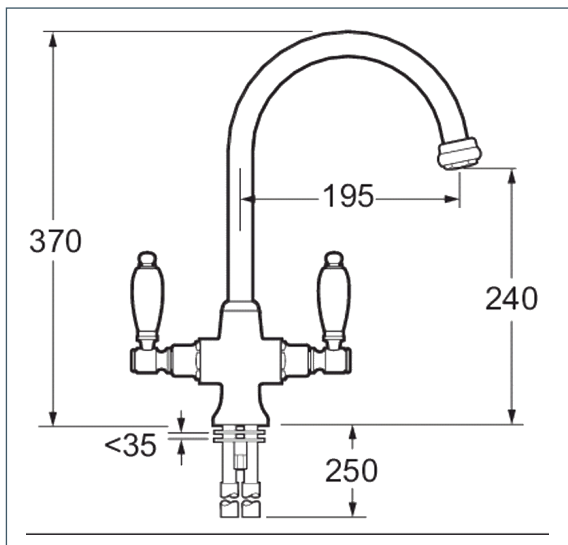

Georgian

Georgian Mono Sink Mixer - Gold

Product Code: SM056/501

Finish: Gold

Features

- Construction:** Brass
- Valve/Cartridge type:** ¼ Turn Ceramic Disc
- Supply:** Suitable For All Plumbing Systems
- Working Pressures:** 0.1 - 5.0 bar
- Inlet connections:** 15mm Copper
- Flexi or Copper:** Copper Tails

- Swivel Spout
- Dual Flow
- 1/4 Turn Ceramic Handles Ensure A Smooth Operation
- Products Which Are Easy To Use By All The Family

*Please refer to website for full warranty details.

Flow (Bar - l/min, open outlet)

Spout

Flow 0.1	Flow 0.3	Flow 0.5	Flow 1.0	Flow 2.0	Flow 3.0	Flow 4.0	Flow 5.0
7	10.8	14.3	20.7	29.7	36.3	42	47.1

2010732

2011305