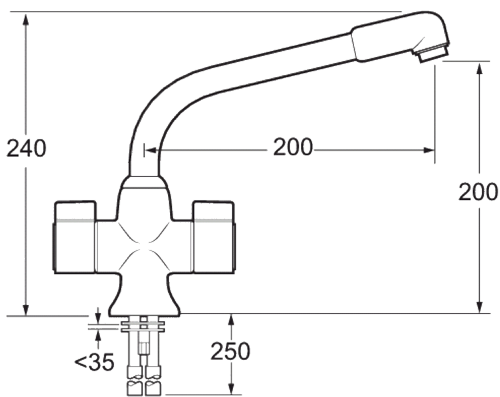

Puffin

Puffin Mono Sink Mixer

Product Code: PUF130/CP

Finish: Chrome

Features

- Construction:** Brass
- Valve/Cartridge type:** Ceramic Disc
- Supply:** Suitable For All Plumbing Systems
- Working Pressures:** 0.1 - 5.0 bar
- Inlet connections:** 1/2" BSP
- Flexi or Copper:** Flexi Tails - M12

- Ceramic Disc Handles Ensure A Smooth Operation
- Swivel Spout
- Dual Flow

*Please refer to website for full warranty details.

Flow (Bar - l/min, open outlet)

Spout

Flow 0.1	Flow 0.3	Flow 0.5	Flow 1.0	Flow 2.0	Flow 3.0	Flow 4.0	Flow 5.0
7.1	10.8	14.5	21.1	30.4	37.5	43.6	48.9