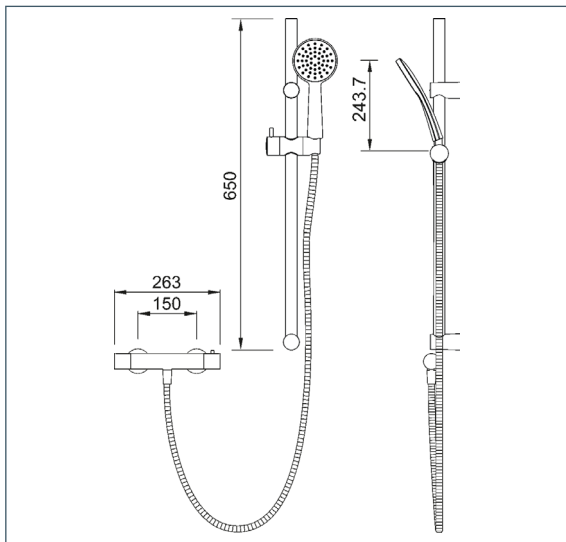

SHOWERS

DevaTM by METHVEN

Pennington

Pennington Bar Shower with Fast Fix

Product Code: PNBS02

Finish: Chrome

Features

Construction:	Brass & ABS Handset
Shower Valve:	Thermostatic
Supply:	Suitable For All Plumbing Systems
Working Pressures:	0.3 - 5.0 bar
Inlet connections:	15mm Compression
Operation:	Separate Flow And Temperature Controls
Handset Function:	1

- 38° C Temperature Hot Stop With Override Facility
- 650Mm Riser Rail Features Adjustable Bracket - Ideal For Retrofit
- 100Mm Round Handset With Stylish Chrome Faceplate
- Rub Clean Nozzles
- 150Mm Valve Centres
- Fast Fix Valve Connections For Quick And Easy Installation
- Adjustable Handset Slider With Lever Handle
- TMV2 Approved Valve

*Please refer to website for full warranty details.

Flow (Bar - L/min)

Handset

Flow 0.1	Flow 0.3	Flow 0.5	Flow 1.0	Flow 2.0	Flow 3.0	Flow 4.0	Flow 5.0
2.9	4.1	5.9	7.5	11.9	15.6	18.8	21

2303903

NSF2581/0722