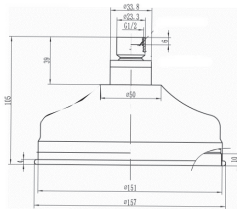

Shower Head

6" Traditional Shower Head With Swivel Joint - Gold

Product Code: HEAH02/G

Finish: Gold

Features

Construction:	Brass
Shower Valve:	N/A
Supply:	Suitable For All Plumbing Systems
Working Pressures:	0.1 - 5.0 bar
Inlet connections:	½" BSP
Operation:	
Handset Function:	1

- New and improved 6" (151mm) head size, to give wider coverage
- Easy wipe clean head
- Adjustable swivel joint to angle spray position

*Please refer to website for full warranty details.

Flow (Bar - L/min)

Handset

Flow 0.1	Flow 0.3	Flow 0.5	Flow 1.0	Flow 2.0	Flow 3.0	Flow 4.0	Flow 5.0
8.1	13.6	17.4	24.4	34.1	41.5	47.3	0