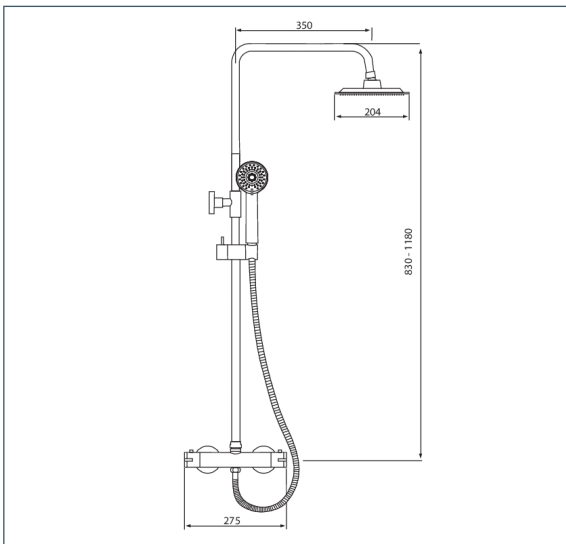

SHOWERS

DevaTM by METHVEN

Showers

Grasmere Thermostatic Diverter Shower - Matte Black

Product Code: GTSDEFBK

Finish: Matte Black

Features

Construction:	Brass & ABS Heads
Shower Valve:	Thermostatic
Supply:	Suitable For All Plumbing Systems
Working Pressures:	0.3 - 5.0 bar
Inlet connections:	15mm Compression
Operation:	Separate Flow And Temperature Controls
Handset Function:	3

- 38° C Temperature Hot Stop With Override Facility
- Built In Diverter To Fixed Head/3 Mode Handset
- Riser Height Can Be Adjusted To Suit Your Bathroom
- Double Interlocked 1.5M Hose
- Includes Easy Fit Connections

*Please refer to website for full warranty details.

Flow (Bar - l/min, open outlet)

Handset

Flow 0.1	Flow 0.3	Flow 0.5	Flow 1.0	Flow 2.0	Flow 3.0	Flow 4.0	Flow 5.0
2.5	4.5	5.2	6.9	10	11.8	14.4	16.5

Overhead