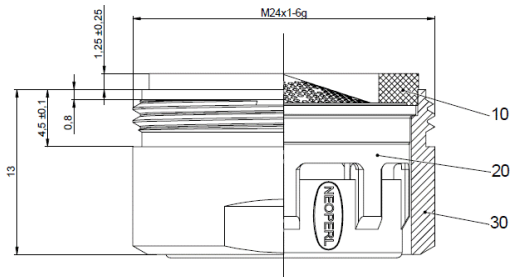

# Flow Regulator For

4 Litre Flow Regulator

Product Code:FR113-4

Finish: Plastic

## Features

**Construction:** Plastic

**Inlet Connections:** N/A

- Fits Basin And Sink Taps Showing The Symbol To Reduce Water Consumption
- Regulates Flow Constantly To The L/Min Shown

\*Please refer to website for full warranty details.